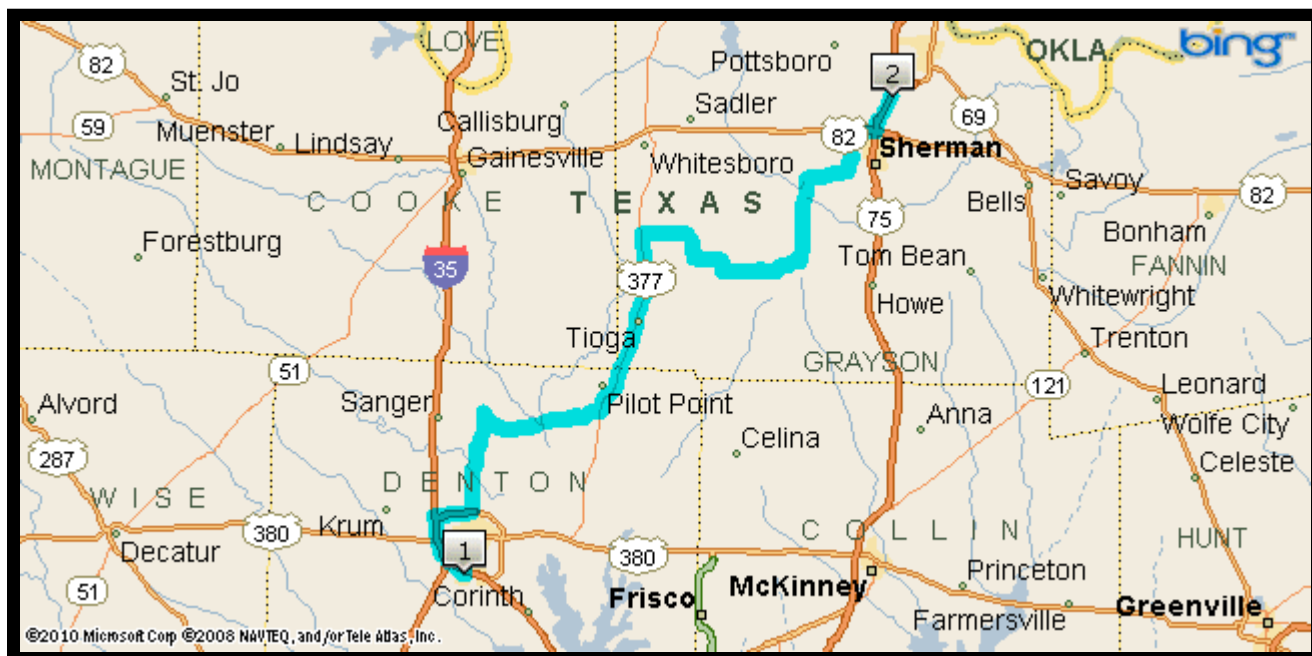

SHARED RIDE PLAN

Loose Wheels New

A friend has shared this ride with you. Now you can make this version your own and add or remove locations, H-D® dealerships, and hotels along the way, or connect to other routes submitted by your fellow riders.

Ride Summary

Name: **Loose Wheels New**
Rating
Start: **521 Acme St, Denton, TX, 76205-5801**
End: **Pool Rd (Denison), TX 75020**
Drive Total: **72.7 mi (about 1 h 39 mins)**
Start Date: **Sunday, August 1, 2010**
End Date: **Sunday, August 1, 2010**

Road Description

Directions

Depart **521 Acme St**
From: **Denton, TX, 76205-5801**
Drive: **72.7 mi (about 1 h 39 mins)**

1. 1 **Start out going NORTHEAST on S LOCUST ST toward ACME ST.** 0.1 mi
2. 2 **Turn LEFT onto ACME ST.** 0.2 mi
3. 3 **Turn RIGHT onto FORT WORTH DR/US-377 N.** 0.2 mi
4. 4 **Turn LEFT onto N I-35E/STEMMONS FWY E.** 0.3 mi